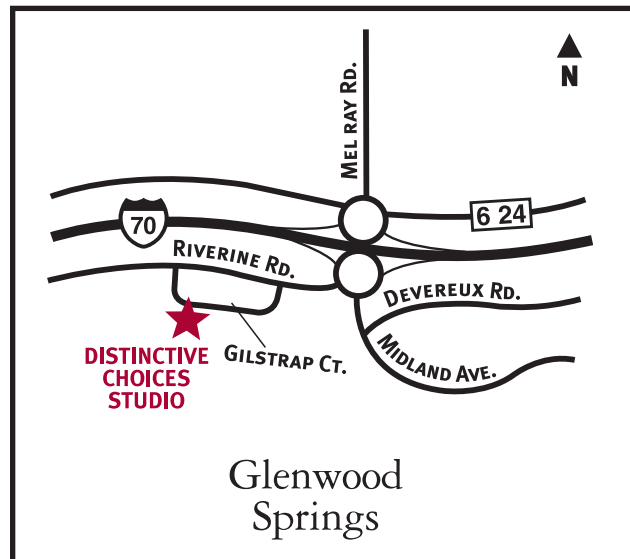

You're Invited to Village Homes

Distinctive Choices Studio

Exit I-70 at West Glenwood, #114. Enter round-about and take an immediate right on Gilstrap Ct. Continue west on Gilstrap Ct. and follow the road as it curves South. The Distinctive Choices Studio is located in the Riverside Professional Building on the South side of Gilstrap Ct.

*2700 Gilstrap Court, Suite 220
Glenwood Springs, CO 81601
384-2199 x100*

*Distinctive Choices Studio Hours:
Monday - Friday, 8 a.m. - 5 p.m.
Or, please call for an appointment
that fits your schedule!*