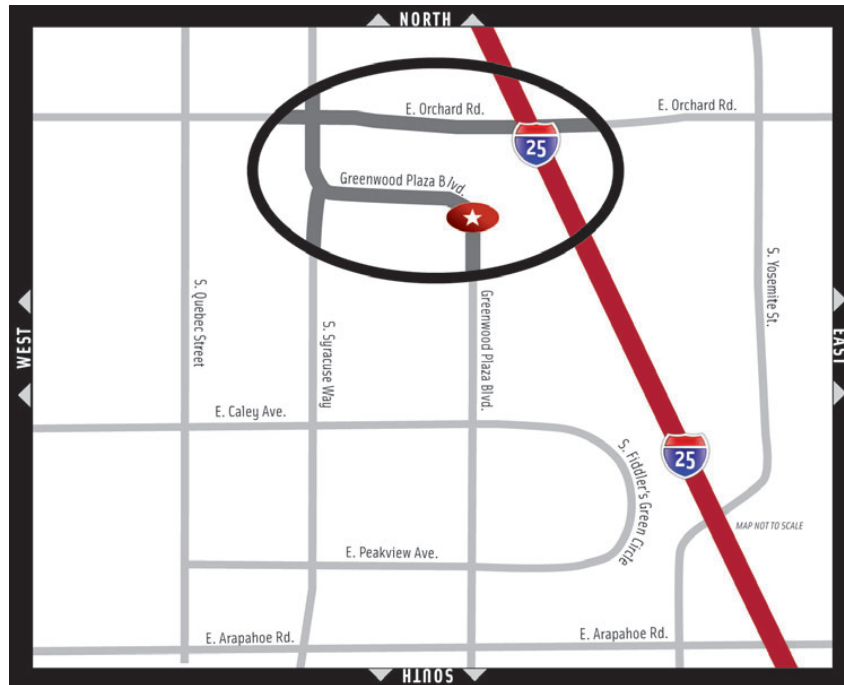

Distinctive Choices Studio

FEATURING THE DESIGN CENTER & TECHTOUCH SHOWROOM

Take I-25 to Orchard Rd. Exit west to Greenwood Plaza Blvd. and turn left. Continue on Greenwood Plaza Blvd. through the first light. Turn left at The Commons. Enter thru the doors located on the north side of the building, Village Homes is located on the second floor.

*6000 Greenwood Plaza Blvd., Suite 200
Greenwood Village, CO 80111
303-703-8714*

DISTINCTIVE CHOICES STUDIO OPEN HOUSE HOURS:

SATURDAY 12 P.M. - 5 P.M.

SUNDAY 12 P.M. - 5 P.M.

Or, please call for an appointment.

villagehomes.com

In the event of a concert at Fiddler's Green, our driveway may be blocked. Please continue south to Maplewood and turn left, then left again into The Commons.